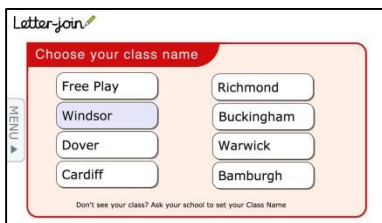

Choose a Classroom

Once logged-in, choose your child's classroom and you can use Letter-join's resources and fun activities to reinforce the handwriting we teach at school. You can trace over the letters and words and play the games on your tablet.

We are limited to the number of users who can log in to this account, so please do not share these log-in details.